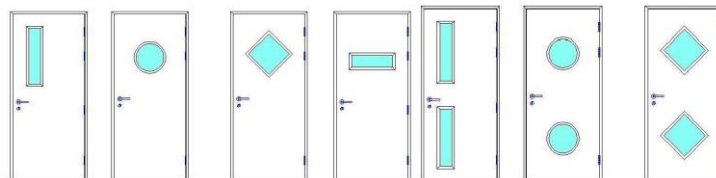

FRR(防火時效): -/120/60

Smoke Control S_m & S_a * (防煙 \rightarrow 200度及室溫*): Pass 合格

Model (型號)	RR-F60G	RR-FS60G
Smoke Seal System (防煙系統)	-	✓
Door Leaf Height (門頁高度)	2700mm \wedge *	2700mm \wedge *
Door Leaf Width (門頁寬度)	1200mm \wedge *	1200mm \wedge *
Door Leaf Area (門頁面積)	2.88m ² \wedge *	2.88m ² \wedge *

*- Under latched and bolted conditions (鎖門情況下)

\wedge - Under unlatched and unbolted conditions (不鎖門情況下)

Vision Panel Height (視窗高度)	900mm	836mm
Vision Panel Width (視窗寬度)	150mm	150mm
Vision Panel Area (視窗面積)	0.115m ²	0.115m ²

寬度縮減可增加高度限制 (Reduction in width may be required for an increase in height, or vice versa)

Vision Panel Shape 視窗形狀

Frame Type 門框款式

Single Rebate
單止口

Double Rebates
雙止口

Bottom Drop Seal 門底升降密封條

Made in ITALY 意大利製造

*Mechanism Remove inner profile from hinge side
可於門鉸位置套出內槽

Ironmongeries 小五金

- **Electronic Hotel Lock** 酒店電子拍卡鎖
- **Concealed Type Bottom Drop Seal** 暗藏門底密封條
- **Concealed Conduit for electric lock** 暗藏線管供電鎖使用
- **Flush Bolts** 暗插銷
- **Any Surface Mount Miscs. (w/o combustible parts)**