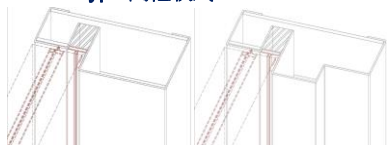

FRR(防火時效): -/120/60

Smoke Control S_m & S_a * (防煙 \rightarrow 200度及室溫*): Pass 合格

Model (型號)	RR-F60G	RR-FS60G
Smoke Seal System (防煙系統)	-	✓
Door Leaf Height (門頁高度)	2700mm \wedge *	2700mm \wedge *
Door Leaf Width (門頁寬度)	1200mm \wedge *	1200mm \wedge *
Door Leaf Area (門頁面積)	2.88m ² \wedge *	2.88m ² \wedge *

*- Under latched and bolted conditions (鎖門情況下)

\wedge - Under unlatched and unbolted conditions (不鎖門情況下)

Vision Panel Height (視窗高度)	900mm	836mm
Vision Panel Width (視窗寬度)	150mm	150mm
Vision Panel Area (視窗面積)	0.115m ²	0.115m ²

寬度縮減可增加高度限制 (Reduction in width may be required for an increase in height, or vice versa)

Vision Panel Shape 視窗形狀

Frame Type 門框款式

Single Rebate
單止口

Double Rebates
雙止口

Bottom Drop Seal 門底升降密封條

Made in ITALY 意大利製造