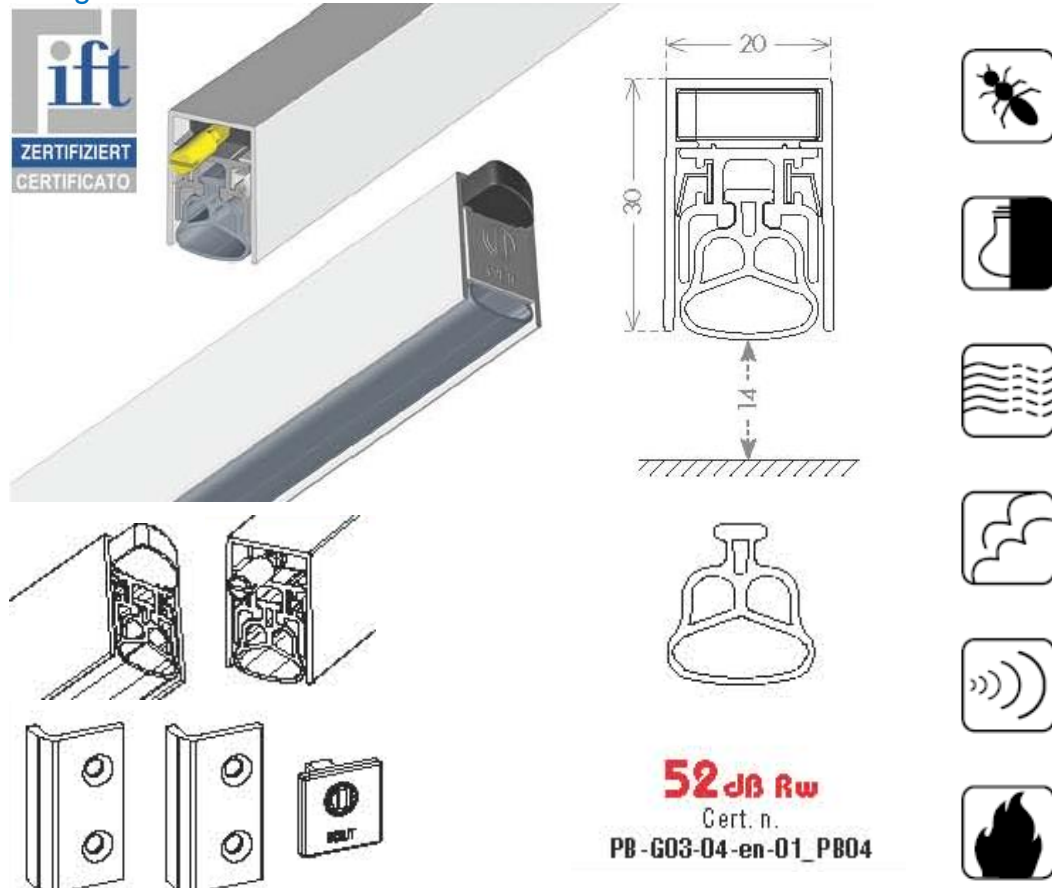

## Product Information

**Brand:** CCE

**Origin:** ITALY

**Model:** Mini Plus Doppio (Code: ASMPDP)

**Certification:**

Acoustic certification by IFT Rosenheim; Tested to 200,000 closing cycles

**Description:** Conceal Type, mechanism removable from hinge side after fixing, 14mm maximum drop, 6060 T6 aluminum alloy profiles, double adjustment mechanism controlled by two plungers, graduated scissor action(seal drops on hinge side before lock side)

**Size (in length \*mm\*):**

330 – 430 – 530 – 630 – 730 – 830 – 930 – 1030 – 1130 – 1230

**Trimming Lengths (mm):**

-Up to 110mm on the opposite side to the plunger.

-Length 330 can be shortened 50mm

**52dB Rw**  
Cert. n.  
PB-G03-04-en-01\_PB04