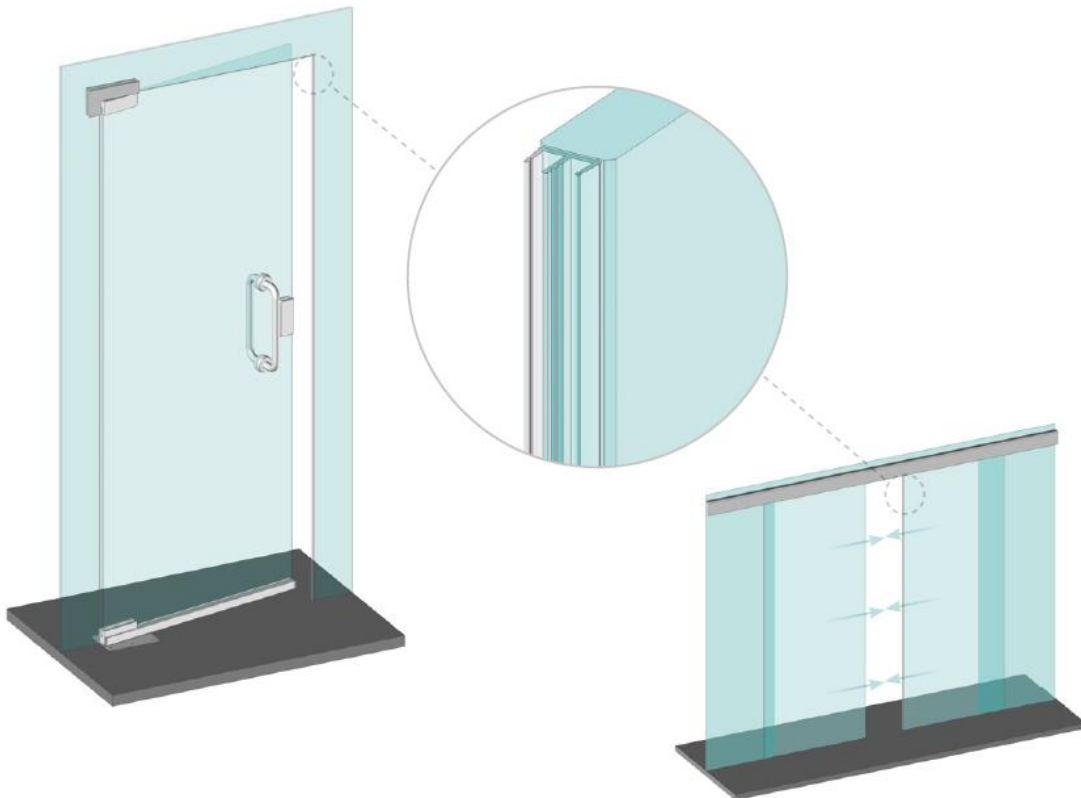

Tel: (852) 2398-8518 / 78
Fax: (852) 8147-2320
Email: info@firedoor.com.hk

戶信防火隔音建材有限公司
R & R FIRE & SOUND PROOF BUILDING MATERIALS LTD.

九龍太子大南街90號地下 (太子站C2出口)
G/F, No.90, Tai Nan Street, Prince Edward, Kln

Product Information

Brand: CCE

Origin: ITALY

Model: GLASS LIP (Code: GLASSLIP)

Description: An adhesive perimetric seal for glass doors and walls of simple and easy fitting. It can be applied with a template which allows a perfect positioning always in the centre of the glass. It consists of a soft transparent seal with lips which is quickly installed with an high strength transparent adhesive. The seal lips can be shortened simply tearing off part of the lip, to meet gaps from 2, 5 to 7mm. It can be used on glasses from 8 – 14mm thick.

Size (in length *mm*): 2500-3000mm

Colours: Transparent